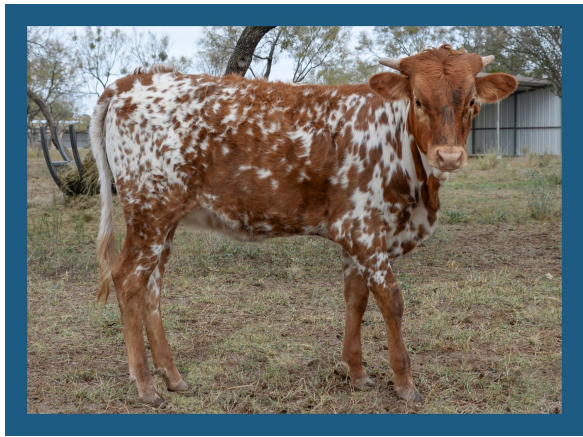

DOUBLE K LONGHORNS

DBL-K SNAKE CHARMER

Date of Birth: 04/30/2024
 Registration 1: CI349072
 Breeder: Kathy Palladini

Courtesy of Double K Longhorns

Weight: 350.0000 on 01/04/2025

WHEELS UP

DBL-K SNAKE CHARMER

DUNN RESPECTING

COWBOY TUFF CHEX

DRAGON SMILE

HUNTS MUTUAL RESPECT

DRIVING RANGE

COWBOY CHEX

BL RIO CATCHIT

DRAG IRON