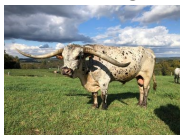

DOUBLE K LONGHORNS

DBL-K ZELDAS PRINCESS

Date of Birth: 09/16/2018
Registration 1: CI321117
Breeder: Kathy Palladini

TTT: 88.5000 on 03/16/2025
Weight: 1060.0000 on 11/01/2021
Composite: 85.3750 on 03/09/2024

TIBBS