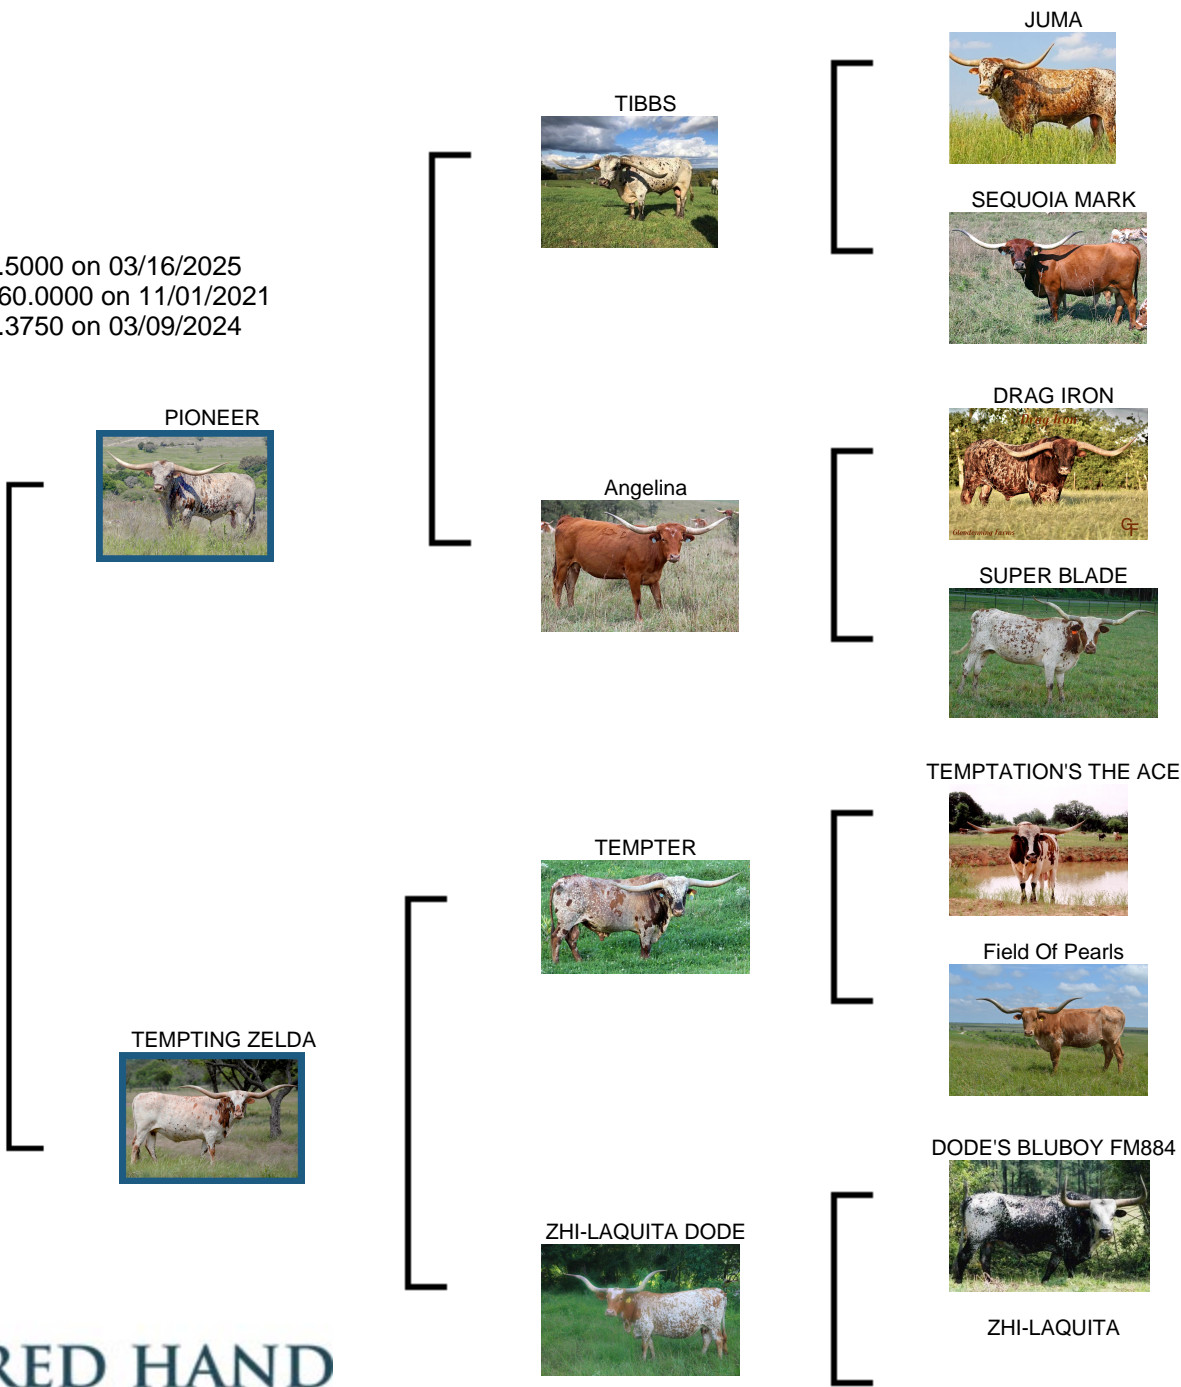

DOUBLE K LONGHORNS

Courtesy of Double K Longhorns

DBL-K ZELDAS PRINCESS

Date of Birth: 09/16/2018
 Registration 1: CI321117
 Breeder: Kathy Palladini

TTT: 88.5000 on 03/16/2025
 Weight: 1060.0000 on 11/01/2021
 Composite: 85.3750 on 03/09/2024

DBL-K ZELDAS PRINCESS

PIONEER

TIBBS

JUMA

SEQUOIA MARK

DRAG IRON

SUPER BLADE

TEMPTATION'S THE ACE

Field Of Pearls

DODE'S BLUBOY FM884

ZHI-LAQUITA

Angelina

TEMPTER

ZHI-LAQUITA DODE